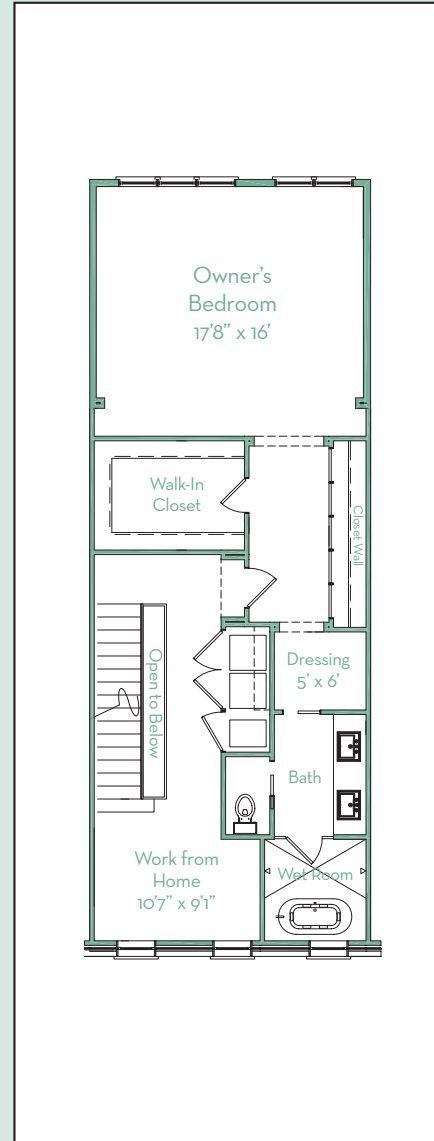

1746 RIGGS STREET NW, LOGAN CIRCLE

4 Bedrooms, 4 1/2 Ba • 3,750 square feet • In-law Suite • 2-Car Parking • Roof Terrace

1 BR APARTMENT

SECOND FLOOR PLAN

THIRD FLOOR PLAN

FOURTH FLOOR PLAN