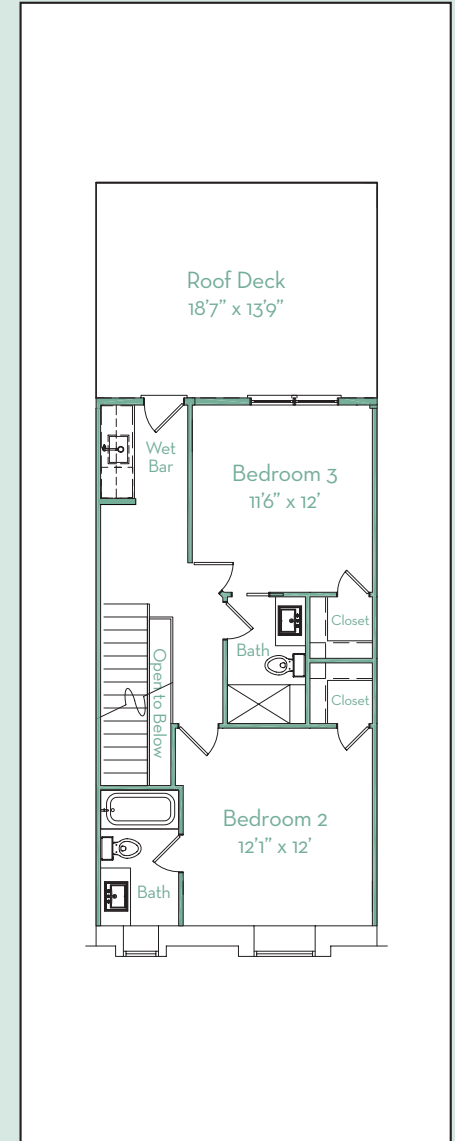

1746 RIGGS STREET NW, LOGAN CIRCLE

4 Bedrooms, 4 1/2 Ba • 3,750 square feet • In-law Suite • 2-Car Parking • Roof Terrace

1 BR APARTMENT

SECOND FLOOR PLAN

THIRD FLOOR PLAN

FOURTH FLOOR PLAN