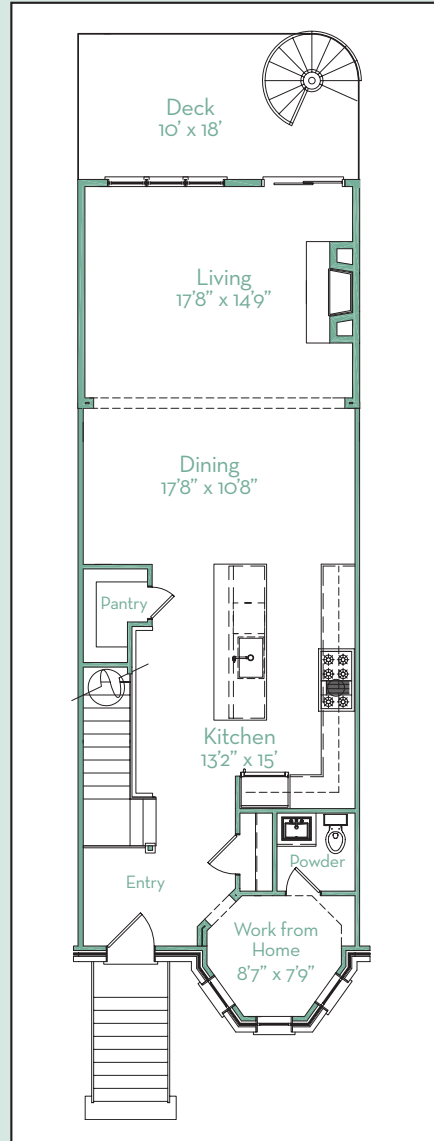

1746 RIGGS STREET NW, LOGAN CIRCLE

4 Bedrooms, 4 1/2 Ba • 3,750 square feet • In-law Suite • 2-Car Parking • Roof Terrace

1 BR APARTMENT

SECOND FLOOR PLAN

THIRD FLOOR PLAN

FOURTH FLOOR PLAN