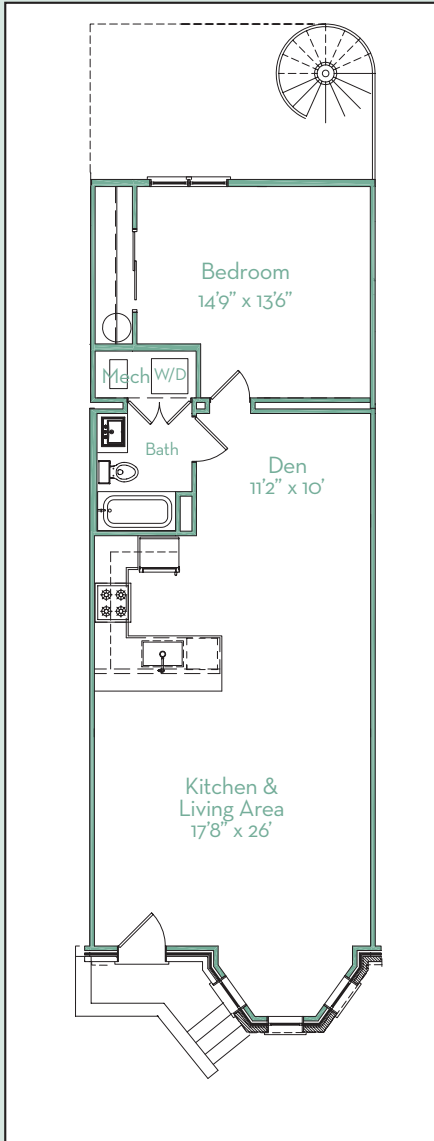

1746 RIGGS STREET NW, LOGAN CIRCLE

4 Bedrooms, 4 1/2 Ba • 3,750 square feet • In-law Suite • 2-Car Parking • Roof Terrace

1 BR APARTMENT

SECOND FLOOR PLAN

THIRD FLOOR PLAN

FOURTH FLOOR PLAN